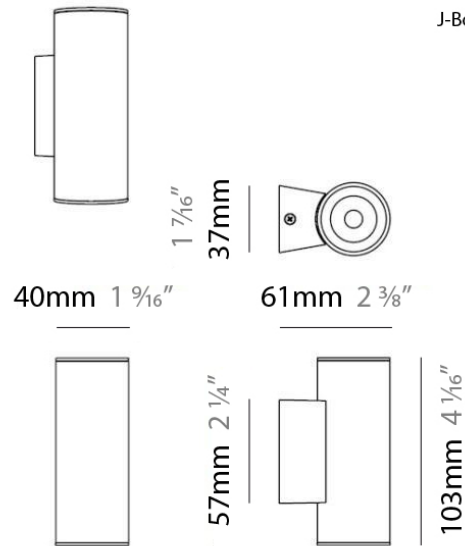

#### PHYSICAL

Diameter (mm): 55  
 Diameter (in): 2 <sup>3</sup>/<sub>16</sub>  
 Height (mm): 160  
 Height (in): 6 <sup>5</sup>/<sub>16</sub>  
 Extension (mm): 160  
 Extension (in): 6 <sup>5</sup>/<sub>16</sub>  
 Weight (kg): 1.4  
 Weight (lbs): 3

#### PHYSICAL

Shape: Cylinder  
 Diameter (mm): 108  
 Diameter (in): 4 1/4  
 Length (mm): 40  
 Length (in): 1 9/16  
 Height (mm): 103  
 Height (in): 4 1/16  
 Extension (mm): 61  
 Extension (in): 2 3/8  
 Light Distribution: Uplight  
 Weight (kg): 1.4  
 Weight (lbs): 3  
 Fixture Finish: Chrome  
 Fixture Material: Metal

#### RATINGS AND CERTIFICATIONS

Certified By: CSA Certified to UL and CSA Standards  
 IP rating: IP20

Ø108mm 4 1/4"

J-Box cover plate Included

#### PHYSICAL

Shape: Cylinder  
 Diameter (mm): 108  
 Diameter (in): 4 1/4  
 Length (mm): 40  
 Length (in): 1 9/16  
 Height (mm): 153  
 Height (in): 6  
 Extension (mm): 61  
 Extension (in): 2 3/8  
 Light Distribution: Direct / Indirect  
 Weight (kg): 1.4  
 Weight (lbs): 3  
 Fixture Finish: WHI  
 Fixture Material: Metal