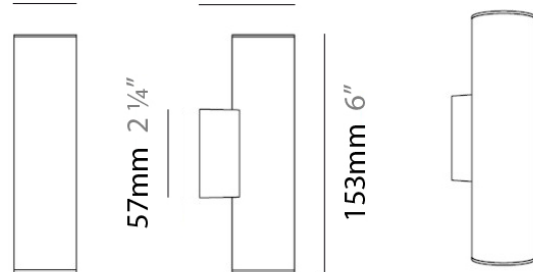

#### PHYSICAL

Diameter (mm): 55  
 Diameter (in): 2 <sup>3</sup>/<sub>16</sub>  
 Height (mm): 160  
 Height (in): 6 <sup>5</sup>/<sub>16</sub>  
 Extension (mm): 160  
 Extension (in): 6 <sup>5</sup>/<sub>16</sub>  
 Weight (kg): 1.4  
 Weight (lbs): 3

#### PHYSICAL

Shape: Cylinder  
 Diameter (mm): 108  
 Diameter (in): 4 1/4  
 Length (mm): 40  
 Length (in): 1 9/16  
 Height (mm): 103  
 Height (in): 4 1/16  
 Extension (mm): 61  
 Extension (in): 2 3/8  
 Light Distribution: Uplight  
 Weight (kg): 1.4  
 Weight (lbs): 3  
 Fixture Finish: Chrome  
 Fixture Material: Metal

#### PHYSICAL

Shape: Cylinder  
 Diameter (mm): 108  
 Diameter (in): 4 1/4  
 Length (mm): 40  
 Length (in): 1 9/16  
 Height (mm): 153  
 Height (in): 6  
 Extension (mm): 61  
 Extension (in): 2 3/8  
 Light Distribution: Direct / Indirect  
 Weight (kg): 1.4  
 Weight (lbs): 3  
 Fixture Finish: WHI  
 Fixture Material: Metal

#### RATINGS AND CERTIFICATIONS

Certified By: CSA Certified to UL and CSA Standards  
 IP rating: IP20

Ø108mm 4 1/4"

J-Box cover plate Included

40mm 1 9/16"      61mm 2 3/8"